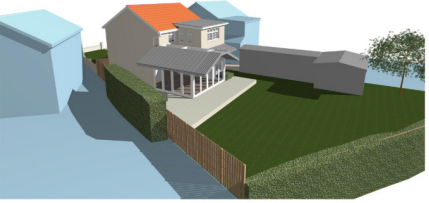

3D Views : Aerial view from West site